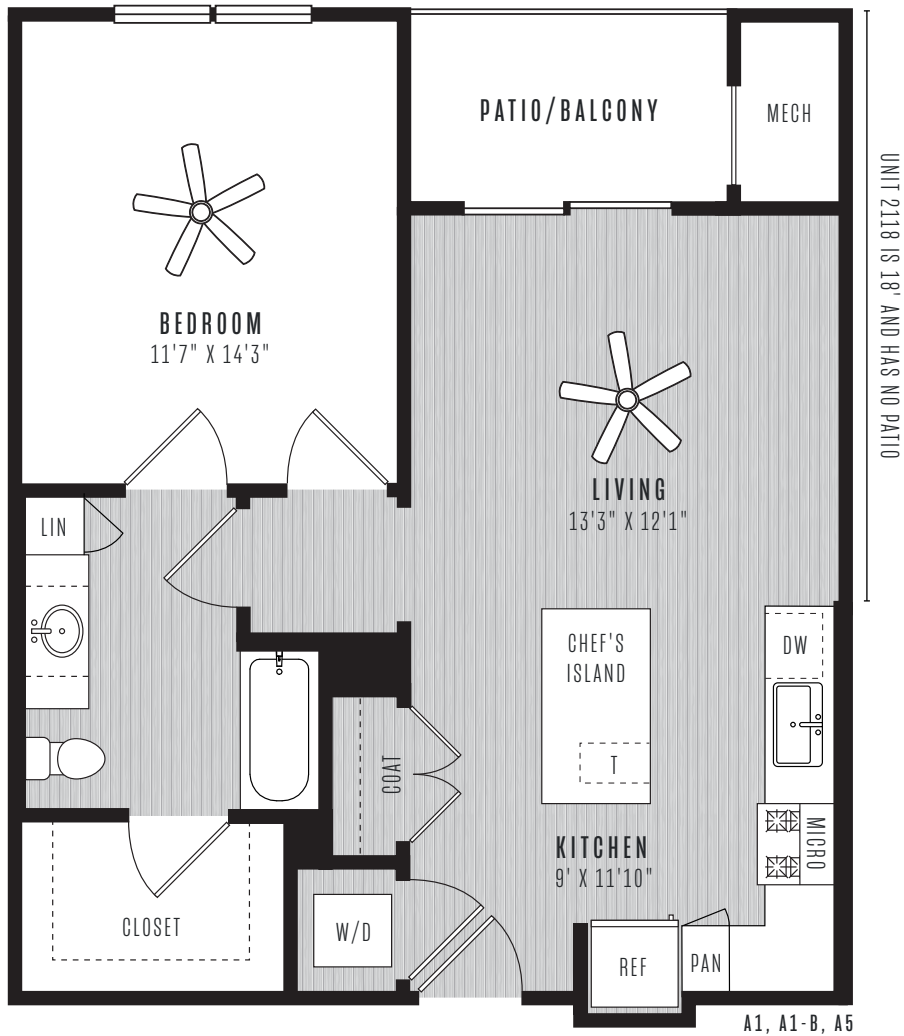

NEWPORT

1 BEDROOM | 1 BATH | 758 SQ. FT.

508.217.7337 | leasing@AlexanWrentham.com | 50 Ledgeview Way | Wrentham, MA 02093 | AlexanWrentham.com

At your request, we are happy to discuss specific unit modifications or accommodations. All dimensions and square footage are approximate. Pricing subject to change.