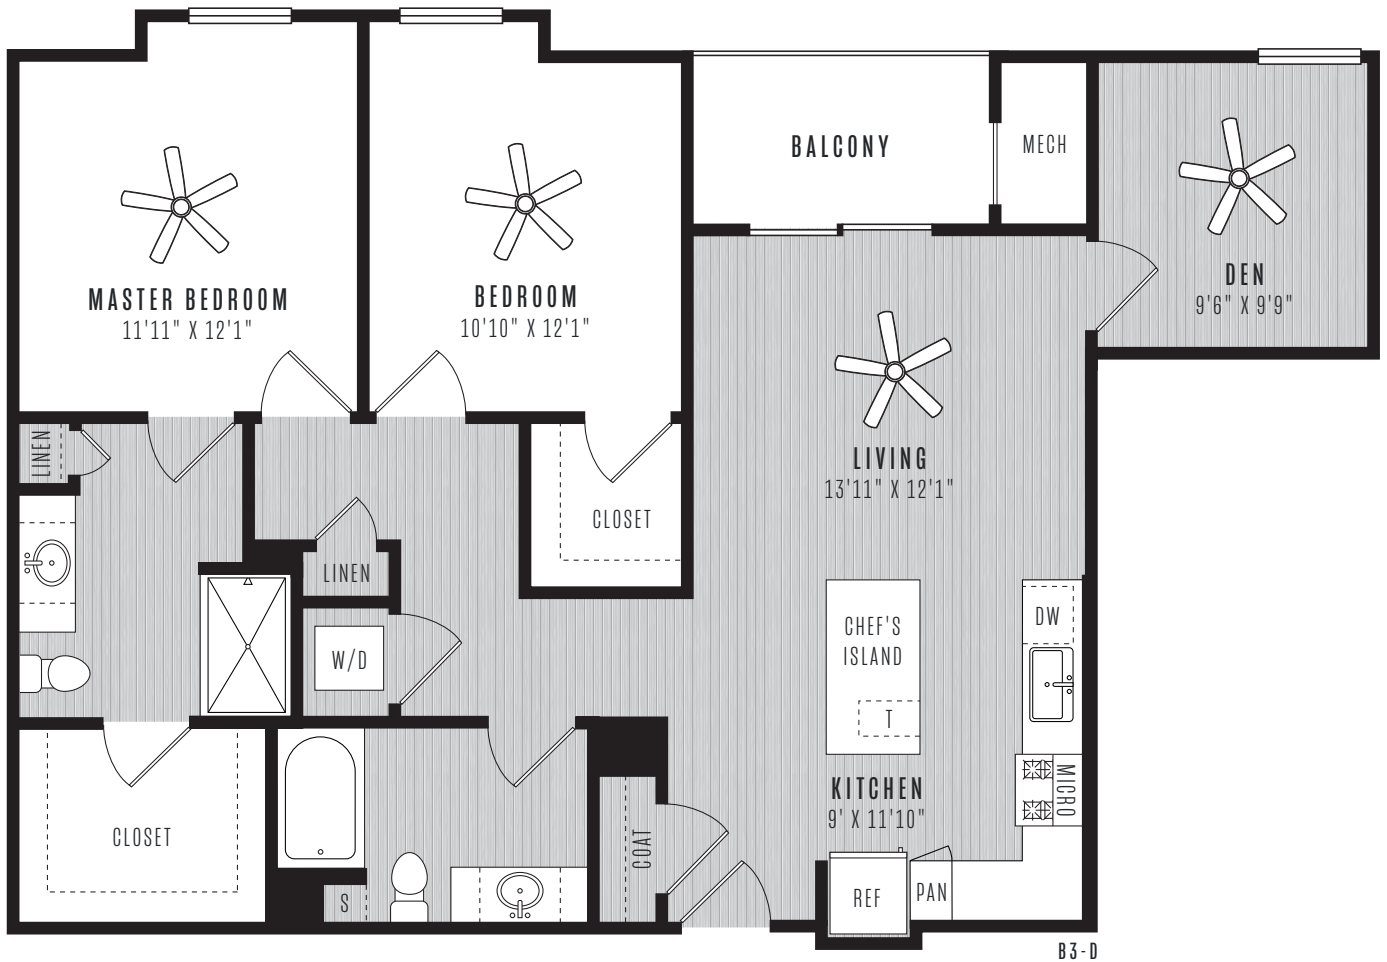

BRISTOL

2 BEDROOM | DEN | 2 BATH | 1,272 SQ. FT.

508.217.7337 | leasing@AlexanWrentham.com | 50 Ledgeview Way | Wrentham, MA 02093 | AlexanWrentham.com

At your request, we are happy to discuss specific unit modifications or accommodations. All dimensions and square footage are approximate. Pricing subject to change.